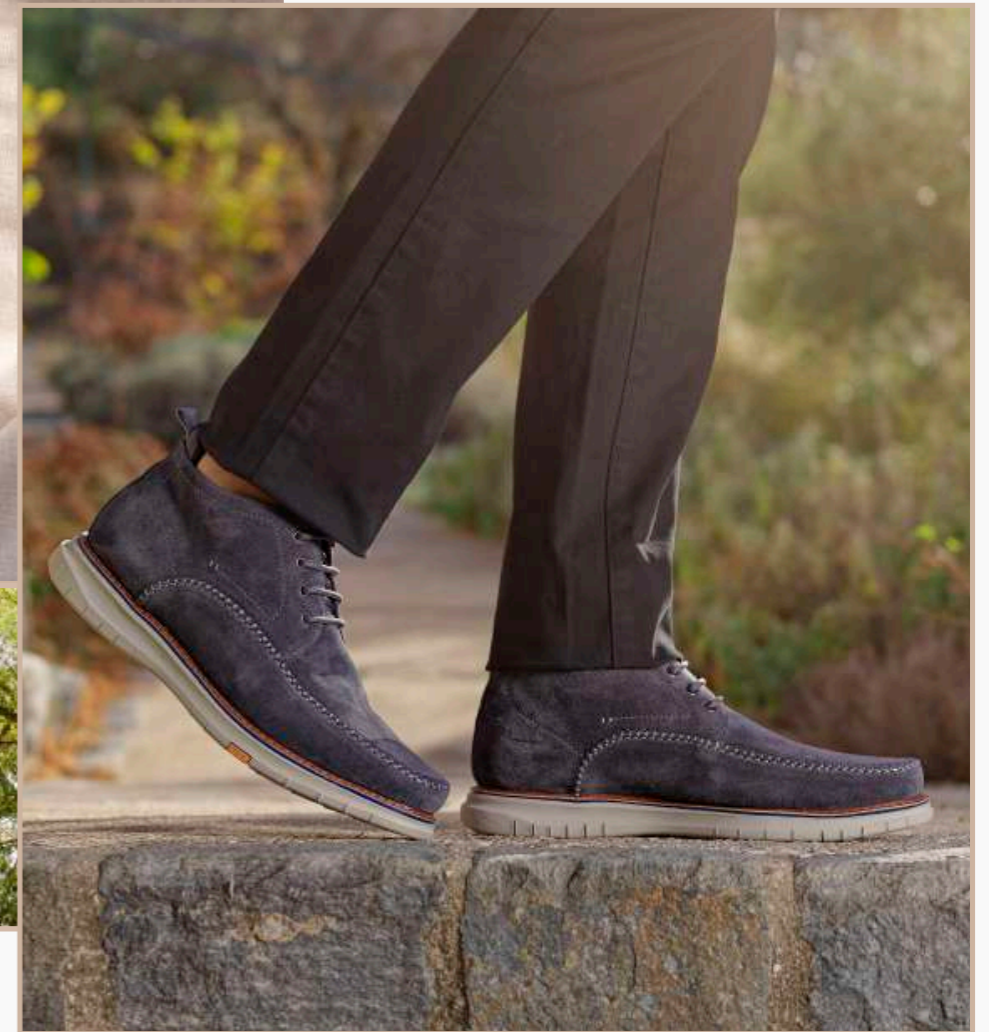

91

Modelo 20711