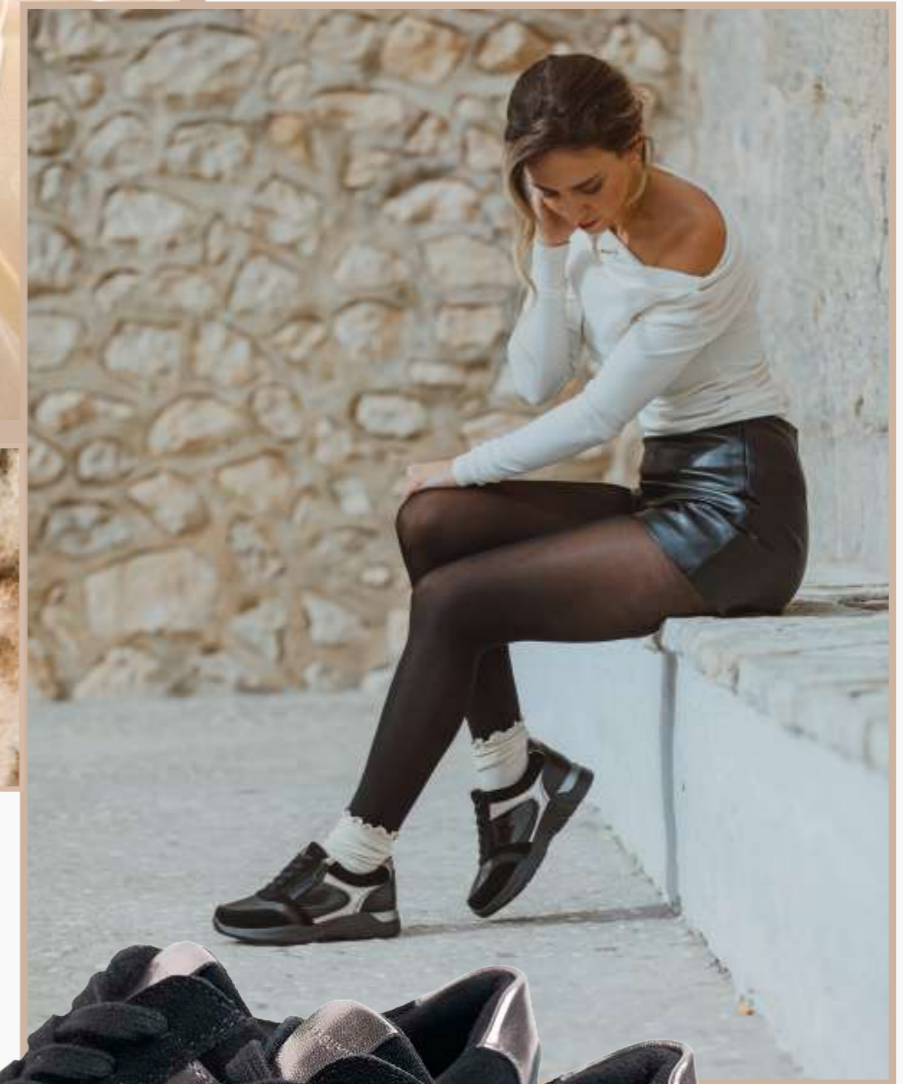

Special width shoe. This shoe is designed for maximum comfort for wide feet, featuring a thick, removable insole that provides softness and support with every step.

52

DISPONIBLE EN SEPTIEMBRE

Plantilla extraíble 8mm/ Removable footbed 8mm
Cierre con cordones/ Closed with laces
Cremallera lateral/ Side zipper
Tallas /Sizes: 36/41
Largo tabla/ Length chart: A
Ancho/ Wide: 16M