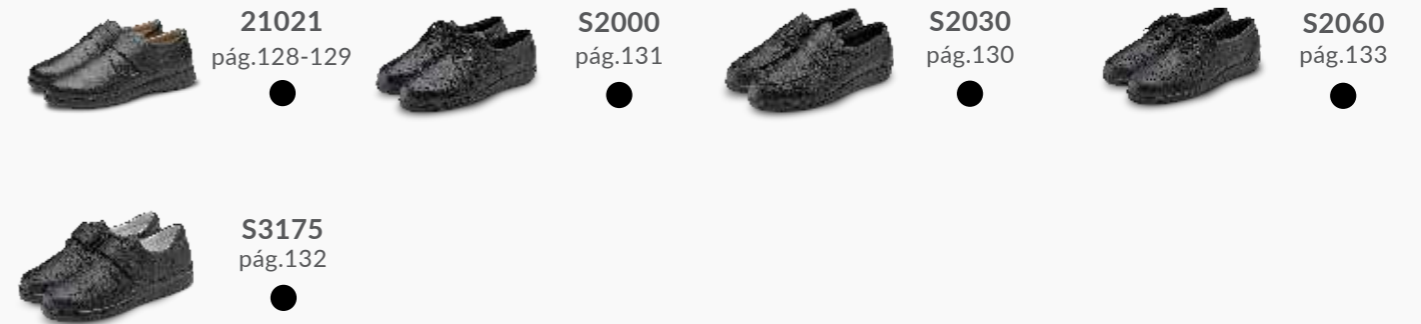

CABALLERO / MAN