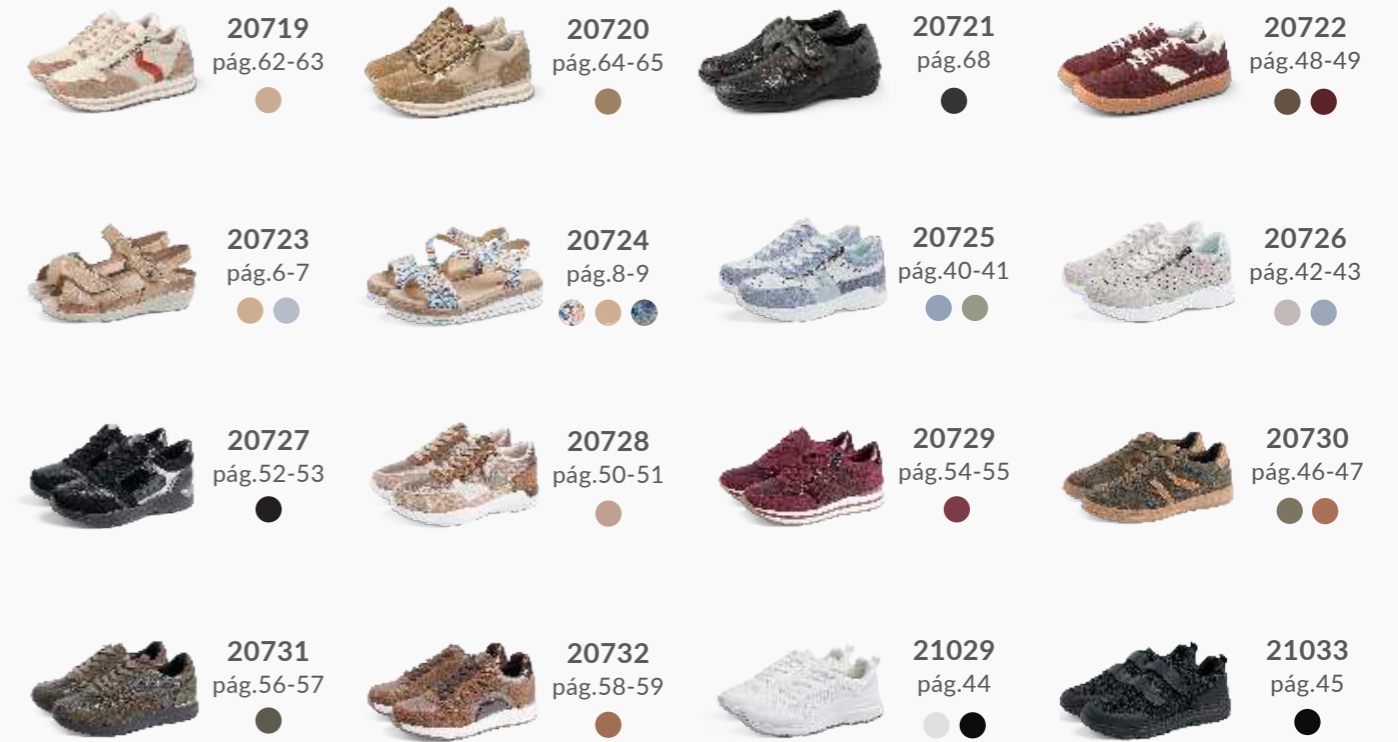

COMFORT

Nuestra línea "Comfort" se caracteriza por la variedad de modelos, calces, anchos y pisos que la convierten en una línea muy versátil y práctica que hace posible olvidarse del calzado y disfrutar del bienestar del pie en cada paso. Esta línea está diseñada con plantilla extraíble para poder cambiarla por una ortopédica o personalizada según las necesidades de los clientes e incluso limpiarla y reemplazarla, cuando sea necesario, sin sacrificar el confort que ofrece nuestro calzado. Nuestro objetivo es conseguir que nuestros clientes: "Caminen bien y vivan mejor".

Our "Comfort" line is characterized by the variety of models, fits, widths and soles that make it a very versatile and practical line that makes it possible to forget about shoes and enjoy the well-being of the foot with every step. This line is designed with a removable insole so that it can be changed for an orthopedic or customized one according to the needs of the clients and even cleaned and replaced, when necessary, without sacrificing the comfort offered by our footwear. Our goal is to ensure that our clients: "Walk well and live better."

SEÑORA / WOMAN